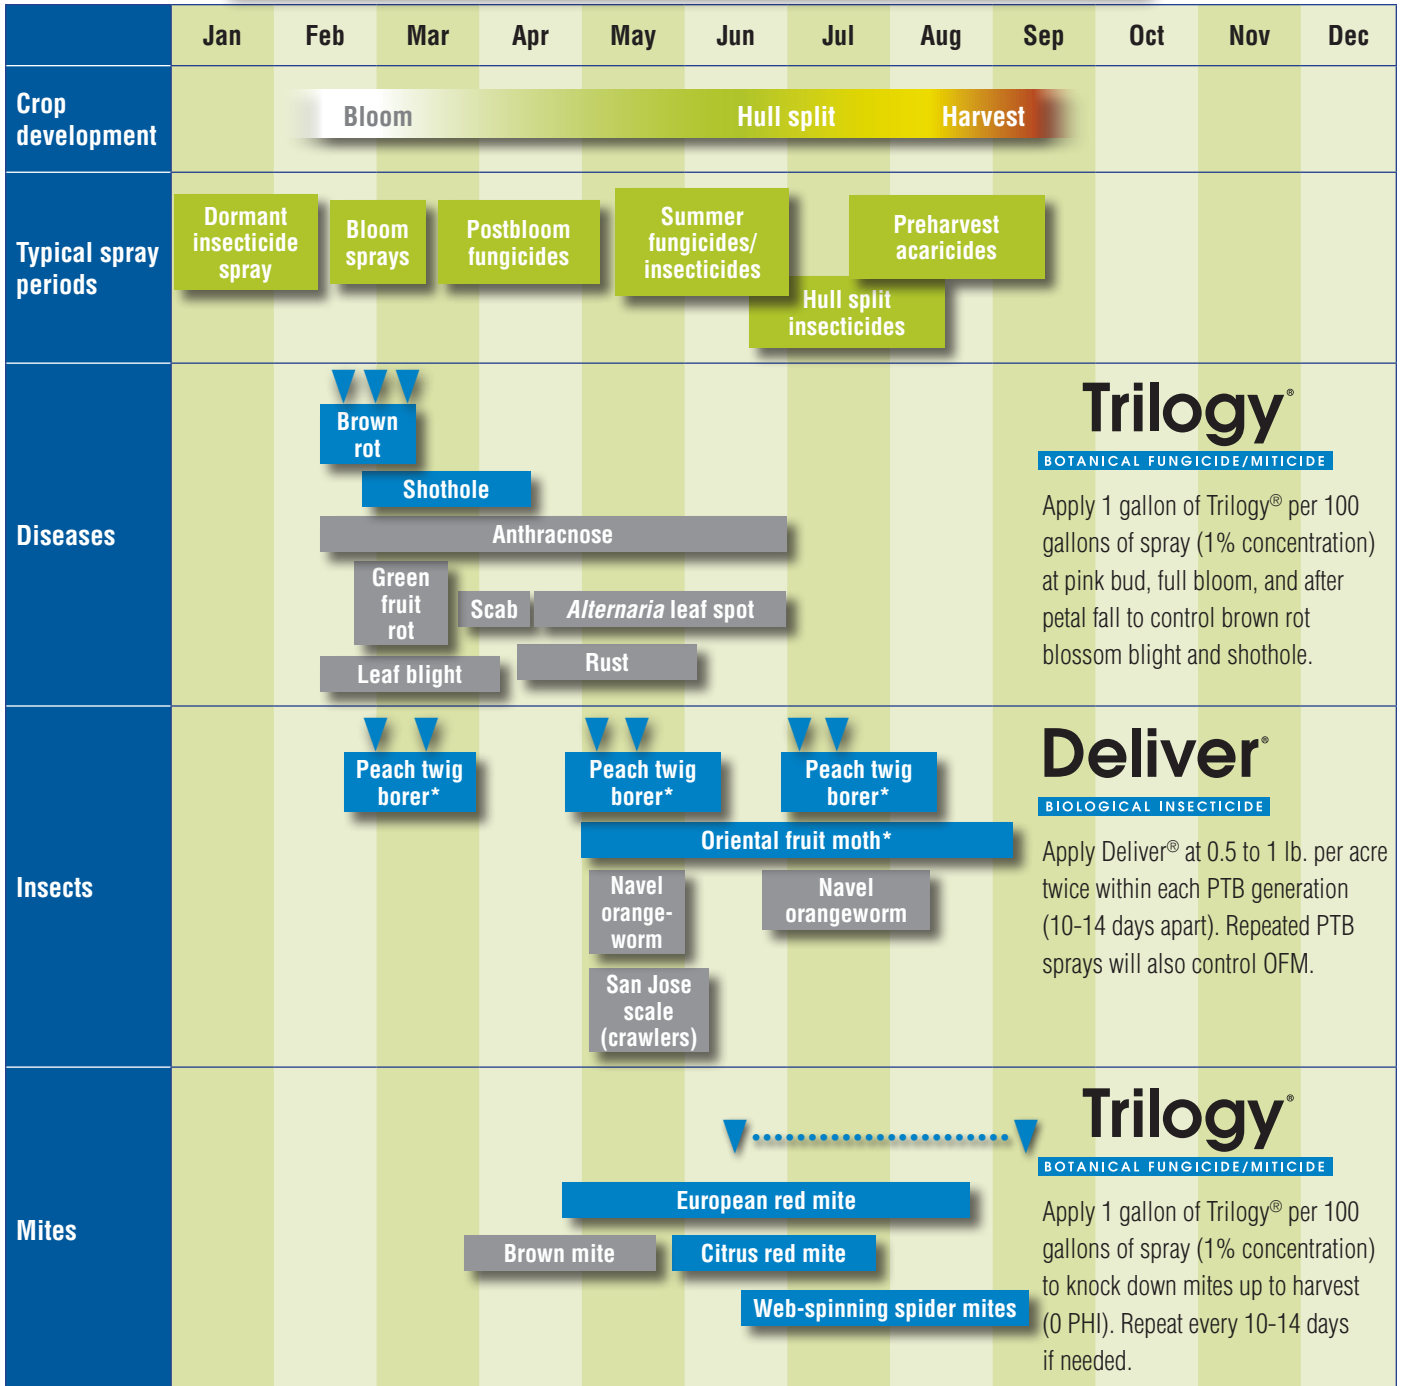

Integrated Pest Management Solutions for Almonds

*Control of these pests with Deliver will also provide control of Light Brown Apple Moth.